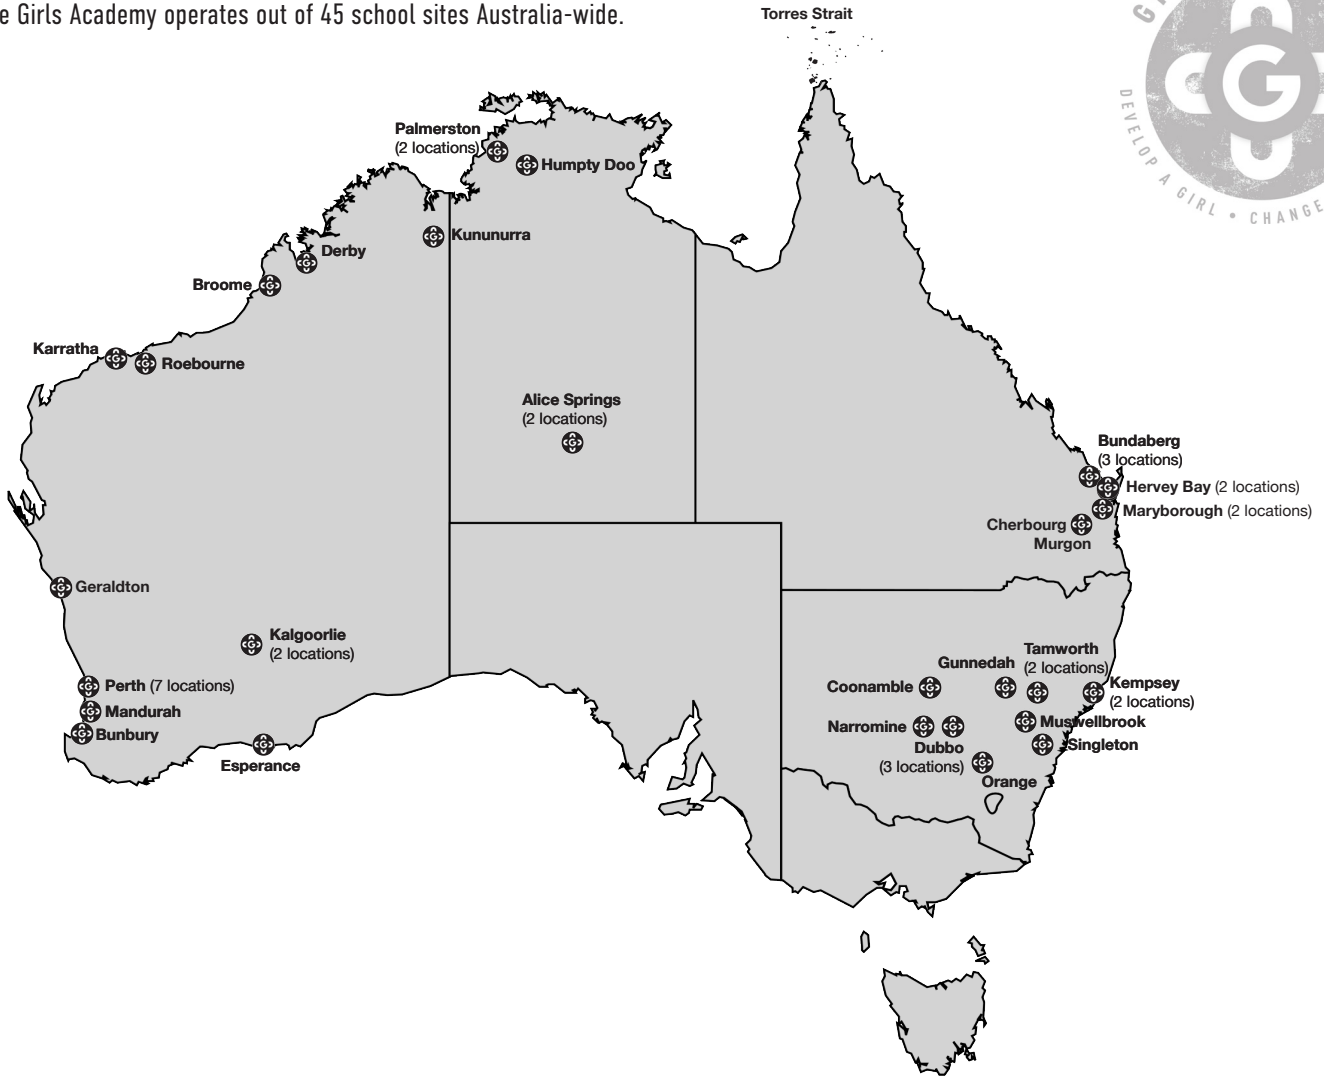

ACADEMY LOCATIONS

The Girls Academy operates out of 45 school sites Australia-wide.

WESTERN AUSTRALIA

Broome:	Broome Senior High School
Bunbury:	Newton Moore Senior High School
Derby:	Derby District High School
Esperance:	Esperance Senior High School
Geraldton:	Geraldton Senior College
Kalgoorlie:	Eastern Goldfields College Kalgoorlie Boulder Senior High School
Karratha:	Karratha Senior High School
Kununurra:	Kununurra District High School
Mandurah:	Coodanup College
Perth:	Balga Senior High School Cecil Andrews College Challis Community Primary School Clontarf Aboriginal College Girrawheen Senior High School Kiara College St Brigid's College
Roebourne:	Roebourne District High School

NORTHERN TERRITORY

Alice Springs:	Centralian Middle School Centralian Senior College
Humpty Doo:	Taminmin College
Palmerston:	Palmerston College 7 - 9 Campus Palmerston College 10 - 12 Campus

NEW SOUTH WALES

Coonamble:	Coonamble High School
Dubbo:	Dubbo College, Senior Campus Dubbo College, South Campus Dubbo College, Delroy Campus
Gunnedah:	Gunnedah High School
Kempsey:	Kempsey High School Melville High School
Muswellbrook:	Muswellbrook High School
Narromine:	Narromine High School
Orange:	Canobolas Rural Technology High School
Tamworth:	Oxley High School Tamworth High School
Singleton:	Singleton High School

QUEENSLAND

Bundaberg:	Bundaberg State High School Bundaberg North State High School Kepnock State High School
Cherbourg:	Cherbourg State School
Hervey Bay:	Hervey Bay State High School Urangan State High School
Maryborough:	Aldridge State High School Maryborough State High School
Murgon:	Murgon State High School